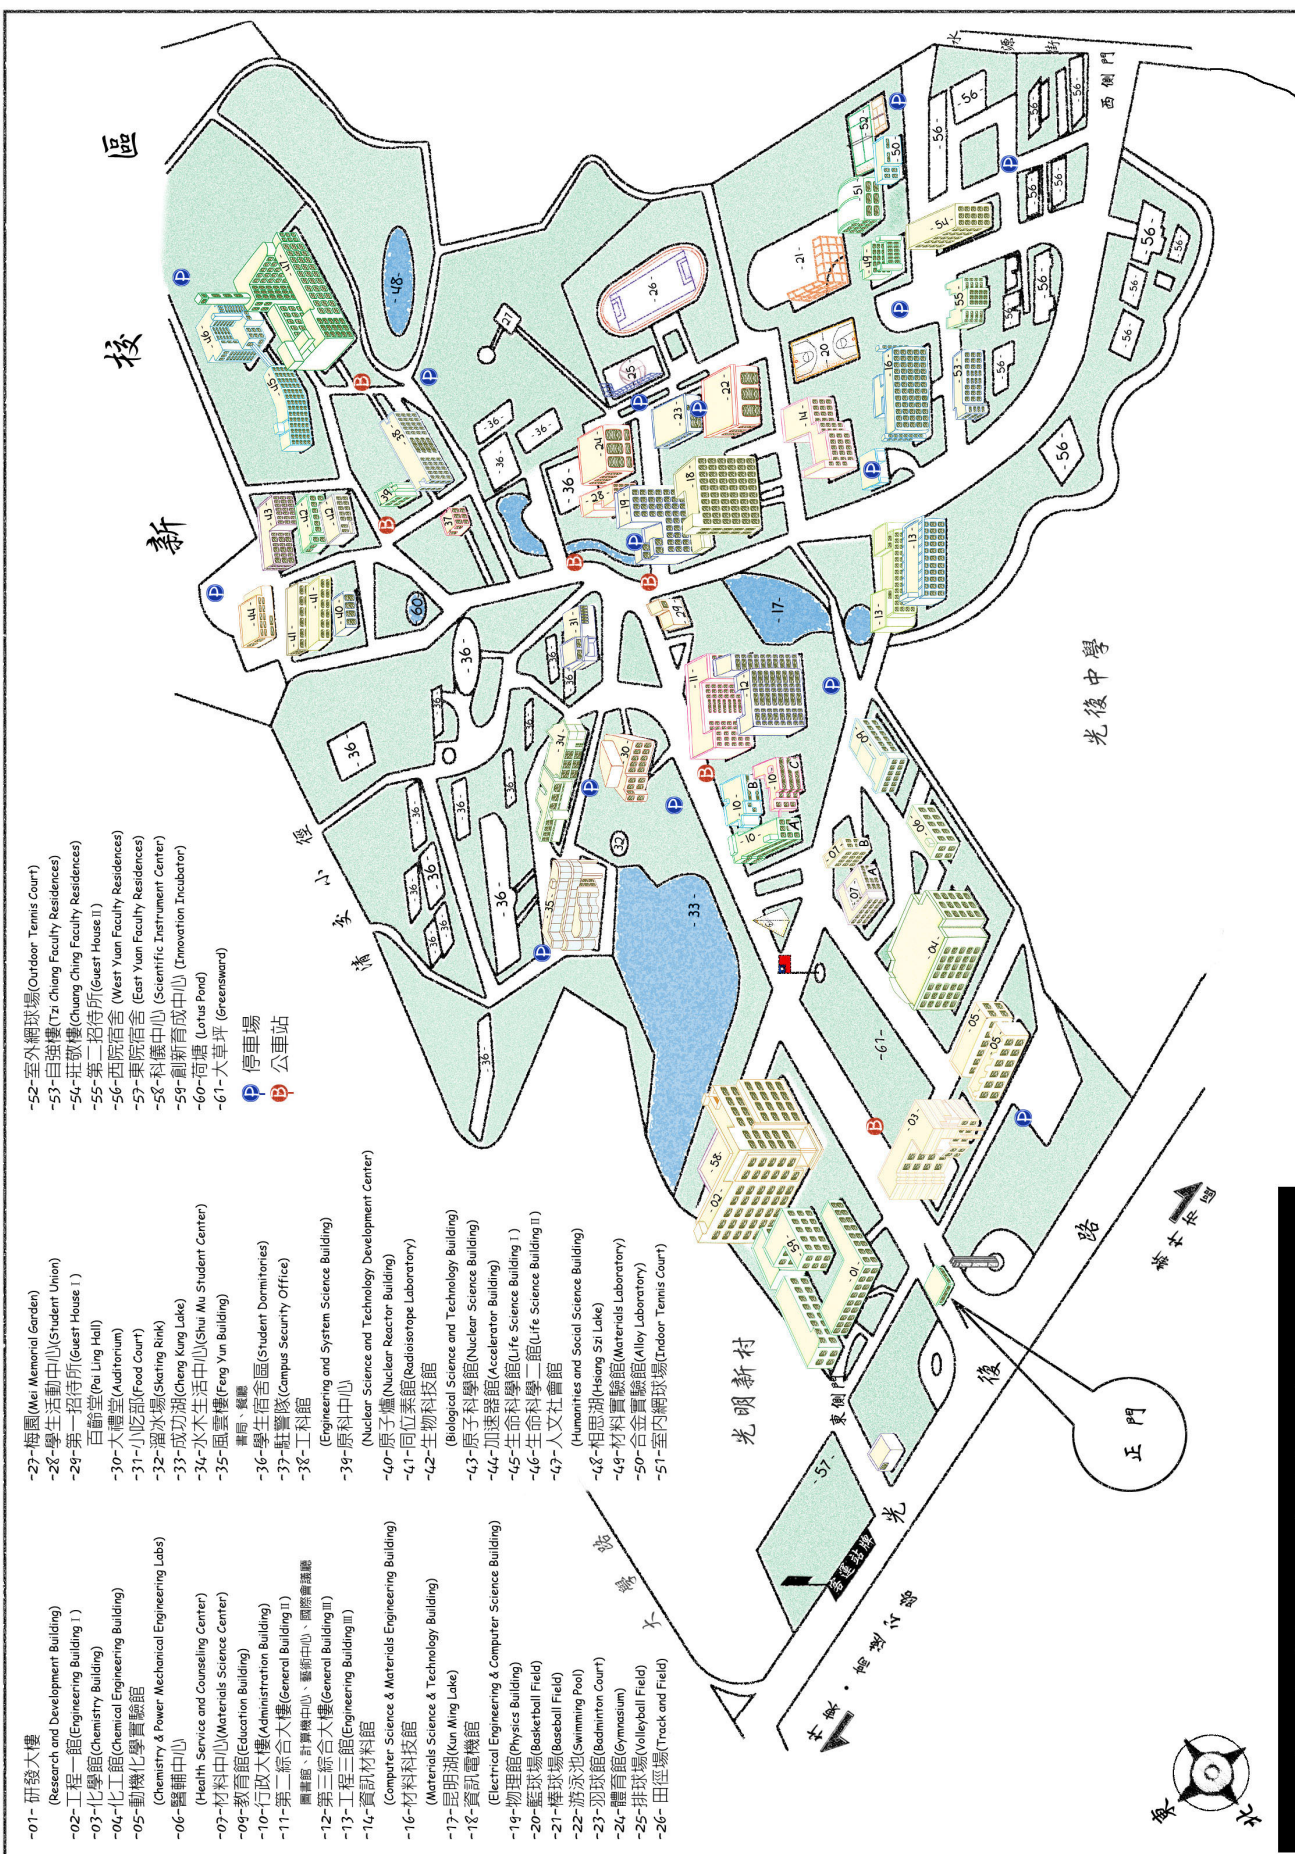

國立清華大學校區鳥瞰圖

- -52-室外網球場(Outdoor Tennis Court)
- -53-自強樓(Tzi Chiang Faculty Residences)
- -54-莊敬樓(Chuang Ching Faculty Residences)
- -55-第二招待所(Guest House II)
- -56-西院宿舍 (West Yuan Faculty Residences)
- -57-東院宿舍 (East Yuan Faculty Residences)
- -58-科儀中心 (Scientific Instrument Center)
- -59-創新育成中心 (Innovation Incubator)
- -60-荷樓 (Lotus Pond)
- -61-大草坪 (Greenward)

- -27-梅園(Mei Memorial Garden)
- -28-學生活動中心(Student Union)
- -29-第一招待所(Guest House I)
- 百齡堂(Pai Ling Hall)
- -30-大禮堂(Auditorium)
- -31-小吃部(Food Court)
- -32-溜冰場(Skating Rink)
- -33-成功湖(Cheng Kung Lake)
- -34-水木生活中心(Shui Mu Student Center)
- -35-風雲樓(Feng Yun Building)

- -36-原料中心 (Nuclear Science and Technology Development Center)
- -40-原子爐(Nuclear Reactor Building)
- -41-同位素館(Radiosotope Laboratory)
- -42-生物科技館 (Biological Science and Technology Building)
- -43-原子科學館(Nuclear Science Building)
- -44-加速器館(Accelerator Building)
- -45-生命科學館(Life Science Building I)
- -46-生命科學二館(Life Science Building II)
- -47-人文社會館 (Humanities and Social Science Building)
- -48-相恩湖(Hsiang En Lake)
- -49-材料實驗館(Materials Laboratory)
- -50-合金實驗館(Alloy Laboratory)
- -51-室內網球場(Indoor Tennis Court)

- -36-原料中心 (Nuclear Science and Technology Development Center)
- -40-原子爐(Nuclear Reactor Building)
- -41-同位素館(Radiosotope Laboratory)
- -42-生物科技館 (Biological Science and Technology Building)
- -43-原子科學館(Nuclear Science Building)
- -44-加速器館(Accelerator Building)
- -45-生命科學館(Life Science Building I)
- -46-生命科學二館(Life Science Building II)
- -47-人文社會館 (Humanities and Social Science Building)
- -48-相恩湖(Hsiang En Lake)
- -49-材料實驗館(Materials Laboratory)
- -50-合金實驗館(Alloy Laboratory)
- -51-室內網球場(Indoor Tennis Court)